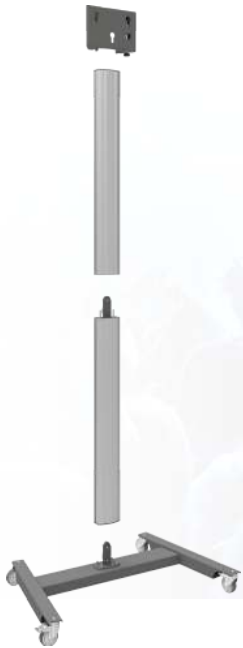

Fully divisible wheeled stand

062.8500 Fully divisible wheeled stand (light series) for display max. 55 inch

SmartMetals developed also for rental purposes a light series stand. This fully divisible light weighted stand is easy to install and especially suitable for mounting light weighted displays up to 55 inch.

Fully divisible wheeled stand

Features

Maximum length: 2006 mm

Weight: 23.00 kg

Colour: Dark-Grey & aluminium

Maximum load: 30 kg

Screen position: Landscape & Portrait

Inch range: Max. 55 inch

Mobile / fixed: Mobile

Bracket/interface: Excluded

Type bracket/interface: Three-point coupling

Cable duct: 35 x 15 mm